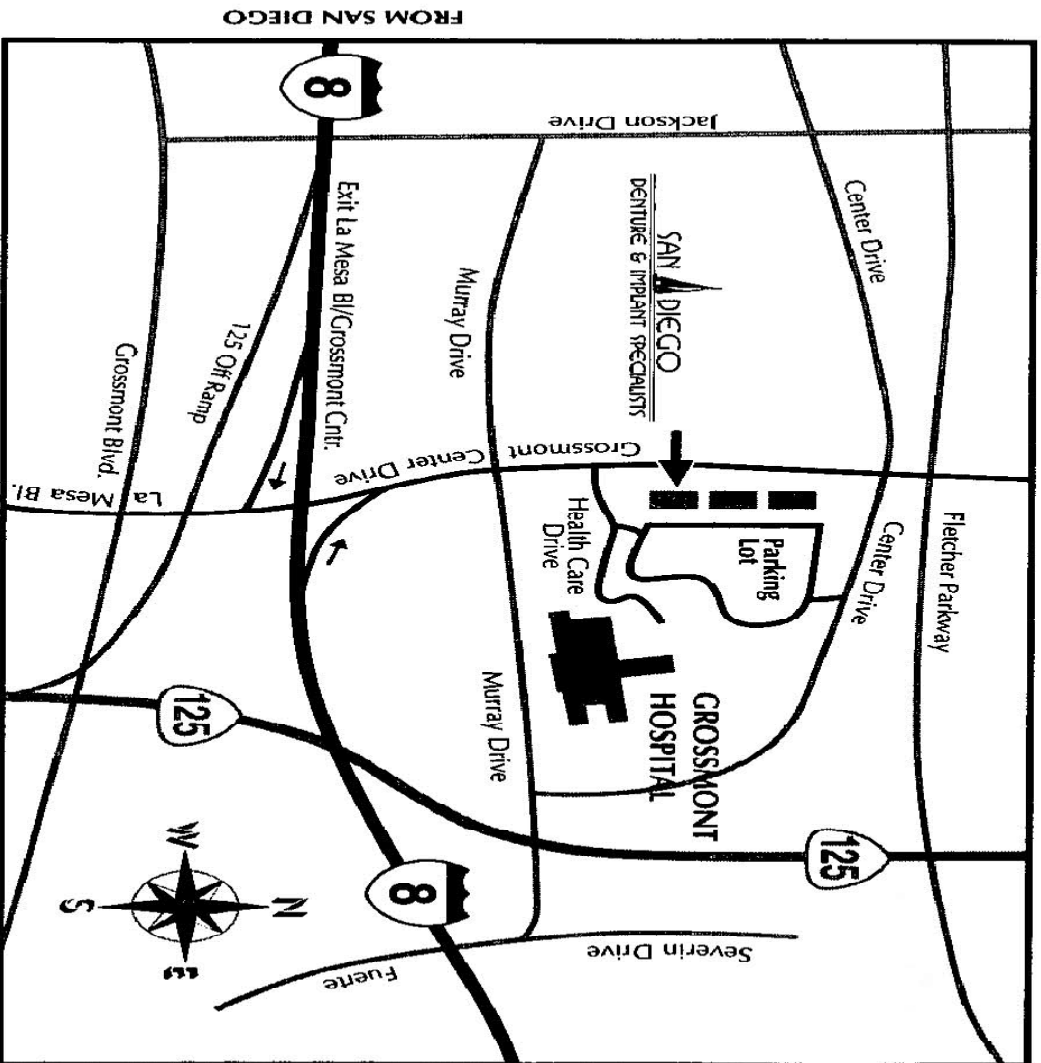

## FROM SAN

### DIEGO:

Exit Interstate 8 @  
La Mesa Blvd. /  
Grossmont Center  
Dr. Turn left at light  
and follow to Health  
Care Drive. Turn  
right on Health  
Care Drive and at  
first left, turn into  
parking lot.

## FROM EL CAJON

### CAJON:

Exit Interstate  
8 @ Grossmont  
Center Dr. / La  
Mesa Blvd. Turn  
right at light and  
follow to Health  
Care Drive. Turn  
right on Health  
Care Drive and at  
first left, turn into  
parking lot.