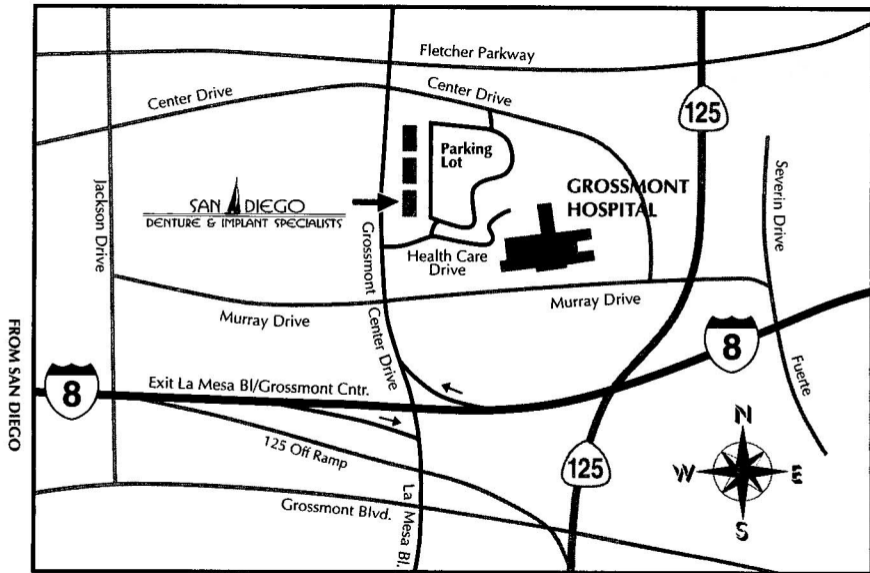

FROM SAN DIEGO:

Exit Interstate 8 @ La Mesa Blvd. / Grossmont Center Dr. Turn left at light and follow to Health Care Drive. Turn right on Health Care Drive and at first left, turn into parking lot.

FROM EL CAJON:

Exit Interstate 8 @ Grossmont Center Dr. / La Mesa Blvd. Turn right at light and follow to Health Care Drive. Turn right on Health Care Drive and at first left, turn into parking lot.