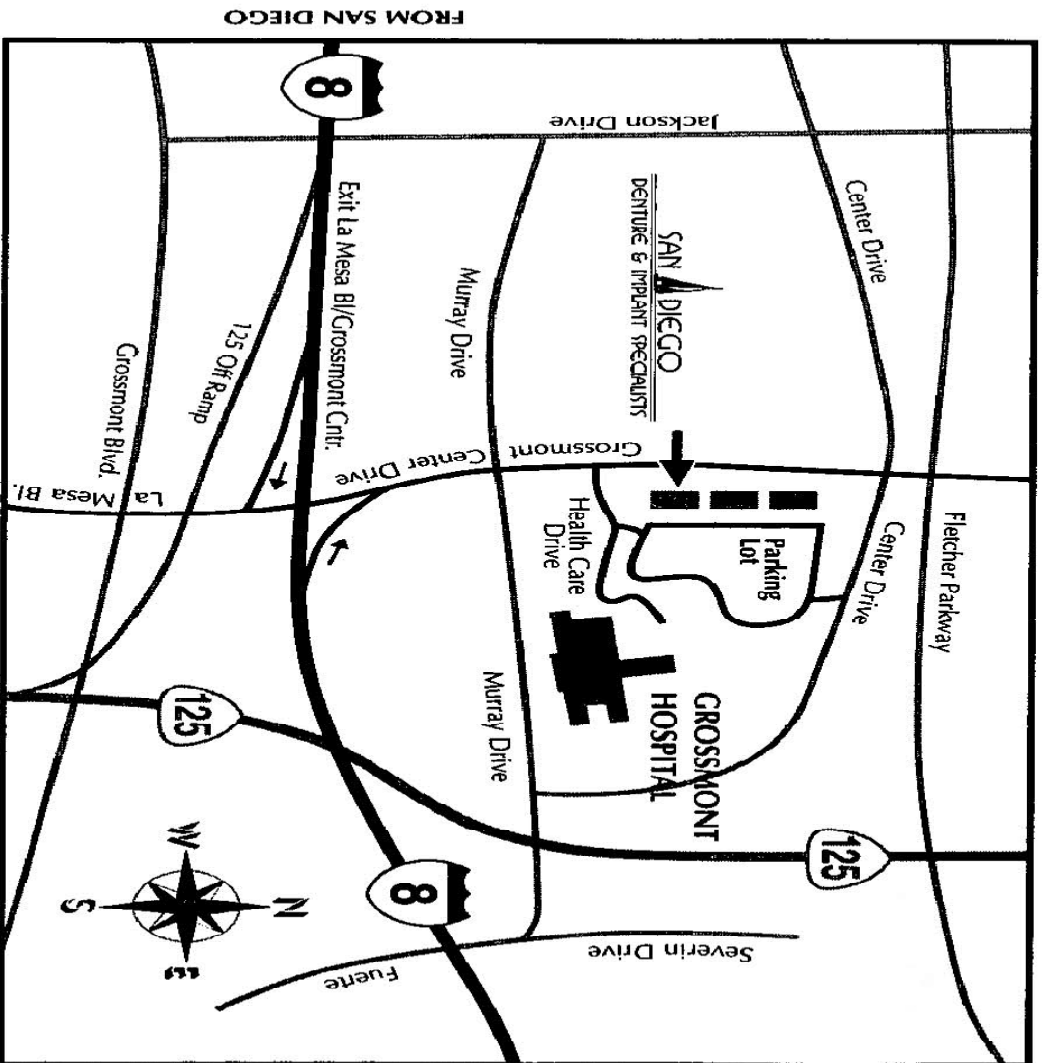

FROM SAN

DIEGO:

Exit Interstate 8 @
La Mesa Blvd. /
Grossmont Center
Dr. Turn left at light
and follow to Health
Care Drive. Turn
right on Health
Care Drive and at
first left, turn into
parking lot.

FROM EL CAJON

FROM EL

CAJON:

Exit Interstate
8 @ Grossmont
Center Dr. / La
Mesa Blvd. Turn
right at light and
follow to Health
Care Drive. Turn
right on Health
Care Drive and at
first left, turn into
parking lot.